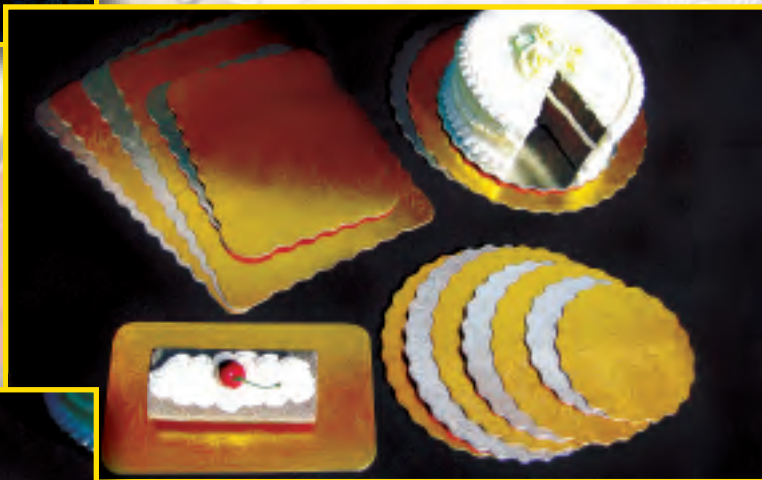

Gold, Silver & Black Embossed

Reflective Leaf Embossed Pattern, Laminated Solid Press Board 1/16, 1/8 & 1/4 sheet sizes
Rounds and Squares - 6" to 14"
Two Thicknesses Available - .050 & .080
North American Style Appearance