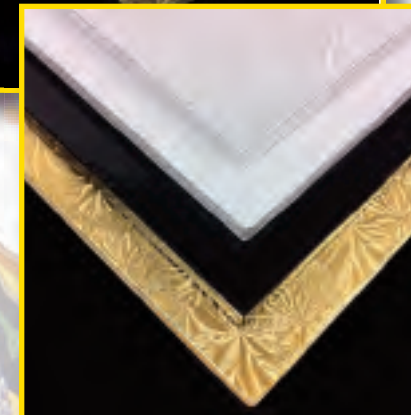

Better Packaging for Better Baked Goods

ENJAY Bakery Boards

No Raw Edges, No Corrugated Ribbing and the Ultimate in Grease Proof and Moisture Resistance.

Silver Die Cut

Attractive, Reflective Non Embossed Silver Laminated Solid Press Board
Straight or Scallop Edges
Rounds and Squares - 6" to 14"
Two Thicknesses Available - .045 & .070

ENJAY Bakery Boards

No Raw Edges, No Corrugated Ribbing and the Ultimate in Grease Proof and Moisture Resistance.

Foldunders –

Embossed Gold, Silver, Black and White, **Wrapped** for Premium Appearance
Full Line of Rounds, Square and Sheet Sizes
2 Thicknesses - 3/16" Single Wall
- 1/4" Double Wall

1/2" Drums

Embossed Gold, Silver, Black and White
The Ultimate Wedding, Fondant and Special Occasion Bakery Board
Packed in convenient 6 packs
Full Line of Rounds, Square and Sheet Sizes

Mono Portions

Individual Dessert Size.
Available in Gold, Silver, White and Black
Many Popular Sizes Including 3 1/4" and 4" Round w/Tab
Call for Availability