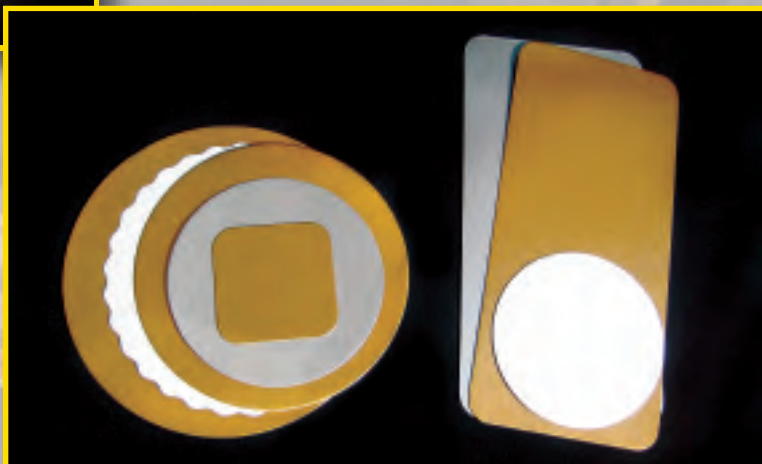

Non-Metal Die Cut

Safe for All Metal Detection Applications
Ideal for Processors and Supermarkets
Available in Many Custom Sizes to Match Plastic Domes and Boxes
Straight and Scallop Edge
Available in 1 or 2 Sided Applications