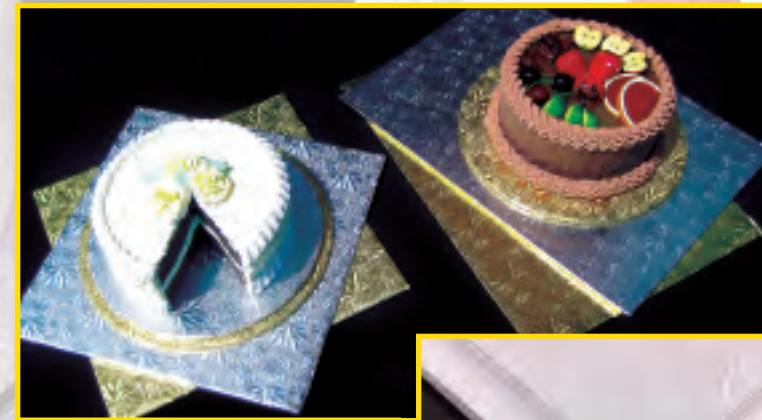

ENJAY Bakery Boards

No Raw Edges, No Corrugated Ribbing and the Ultimate in Grease Proof and Moisture Resistance.