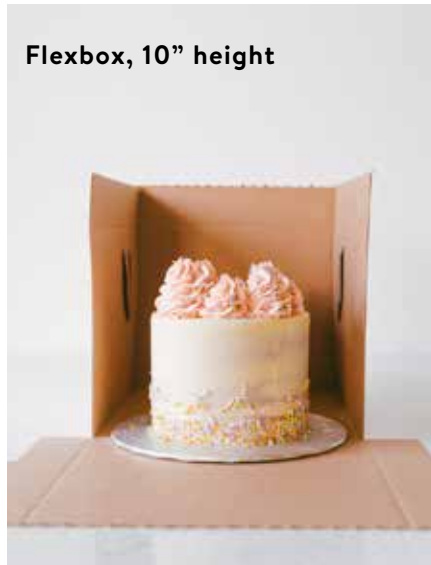

FLEXBOXES

Discover instantly adjustable cake boxes with window lid & easy-to-remove perforated sides. Available exclusively from Enjay!

Perfect for tiered or tall cakes!

Flexbox

Flexbox features

- Perforated, easy-to-separate sides at 12" / 10" / 8" for an instant flexible height
- Available in 10" / 12" / 14" / 16" / 18" base sizes
- Perfect for tiered or tall cakes
- Frost-free window lid for easy viewing
- Drop side for effortless loading
- Lock-style construction & stackable
- Corrugated body & simple automatic window lid
- White exterior & kraft interior

Flexbox, 8" height

Flexbox, 10" height

Flexbox, 12" height

SHAPE	CODE	SIZE	PACK	CUBE	WEIGHT	SKID
10"	B-FB10	10" X 10" X 12"	25	1.7	16.5	36
12"	B-FB12	12" X 12" X 12"	25	1.8	20	36
14"	B-FB14	14" X 14" X 12"	25	2.5	25.6	32
16"	B-FB16	16" X 16" X 12"	25	3.2	32.7	18
18"	B-FB18	18" X 18" X 12"	25	4	42	16