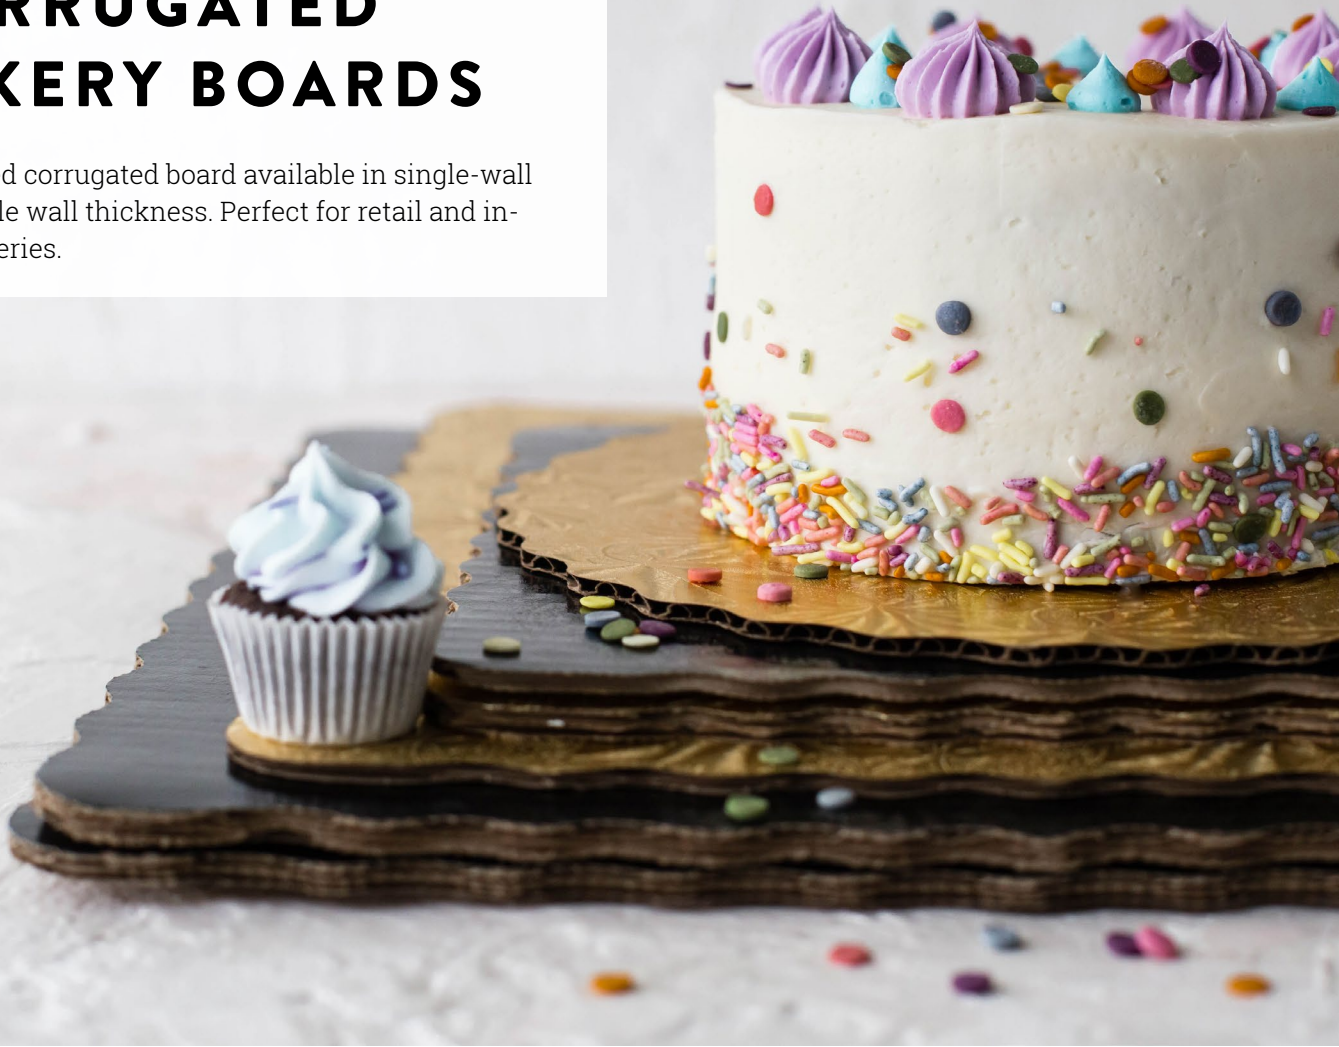

CORRUGATED BAKERY BOARDS

Laminated corrugated board available in single-wall and double wall thickness. Perfect for retail and in-store bakeries.

Corrugated Circle, Black

Corrugated Circle, Gold

Corrugated Scallop Circles & Sheets

Laminated corrugated board

COLORS: Gold and Black

FINISH: Embossed

EDGES: Scalloped

TINTS: Metal and Metal-free

THICKNESS: Single and Double Wall

Custom sizes available upon request

GOLD & BLACK			
ITEM	PACK	CUBE	WEIGHT
CIRCLES			
6 1/4" SINGLE WALL	200	0.782	7.6
8" SINGLE WALL	200	1.26	10
9" SINGLE WALL	200	1.58	11.3
10" SINGLE WALL	200	1.94	12.5
12" SINGLE WALL	100	1.39	7.6
14" SINGLE WALL	100	1.63	8.9
SHEETS			
1/8TH SHEET - 9 7/8" X 7 7/8"	200	1.43	11
9 3/4" X 13 3/4" SINGLE	100	1.38	11
9 3/4" X 13 3/4" DOUBLE WALL	100	2.59	18
13 3/4" X 18 3/4" SINGLE	50	1.31	11
13 3/4" X 18 3/4" DOUBLE WALL	50	2.46	17
17 1/2" X 25 1/2" SINGLE	50	2.25	16
17 1/2" X 25 1/2" DOUBLE WALL	25	2.25	16

Better showcase your baked goods with Enjoy boards!